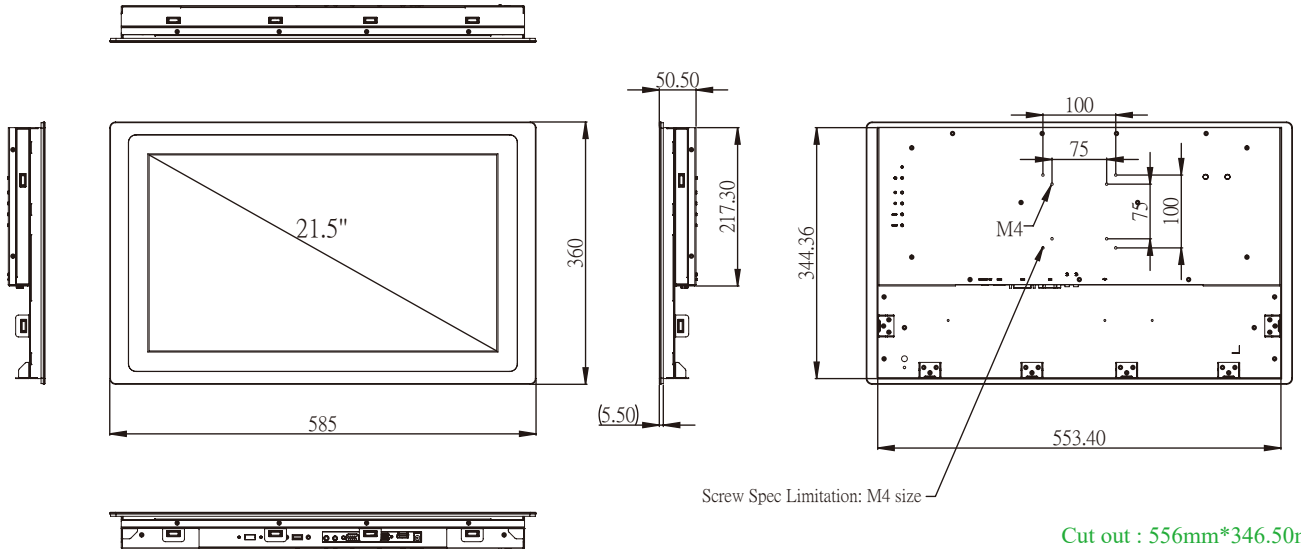

## → Dimensions

Cut out : 556mm\*346.50mm

## → Specifications

Model		TPM-3321P-1A1	TPM-3321P-2A1
Display	Panel Size	21.5" LCD Panel	
	Resolution	1920 x 1080 (HD)	
	Viewing Angle	85 x 85 (H) x 80 x 80 (V)	
	Brightness	700 (cd/m <sup>2</sup> )	1500 (cd/m <sup>2</sup> )
	Color Support	16.7 M	
	Contrast Ratio	1000 : 1	
	Response Time	5 (msec)	
Touchscreen	Type	Projected Capacitive	
	Surface Hardness	7 Mohs	
	Transparency	90% (±3%)	
I/O Interface	Video Interface	1 VGA, DVI-D, HDMI	
	Touch Interface	1 USB	
	Function Key	Audio jack, with 2W Amplifier	
OSD Control	Function Keys	5 Keys : Menu, Up, Down, Auto Adjust, Monitor Power on/off Menu Functions : Brightness, Contrast, Color Adjust, Color Temp, Auto Color, Language	
Power	Power Connector	DC Jack	
	Power Input	12V DC input, Single Power Source	
	Power Consumption (Typical)	28W, 12V@2.33A	47.9 W, 12V@3.99A
Environment	Operating Temperature	0~50°C (32~122°F)	
	Storage Temperature	-30~70°C (-22~158°F)	
	Humidity	5~95% @ 40°C, Non-condensing	
	Vibration	5-500Hz, 0.026 G <sup>2</sup> /Hz, 2.16 Grms, X, Y, Z, 1 hour per axis	
Certification	Certification	CE, FCC Class A	
General	Ingress Protection	IP65 (Stainless steel front cover)	
	Dimensions (W x H x D)	585 x 360 x 50.5 mm (23.03" x 14.17" x 1.99")	
	Weight	8.16 kg (17.99 lb)	
	Operating System	Windows XP/7/8.1/10, WES7-E/P, WE8S, Linux Fedora, Ubuntu	