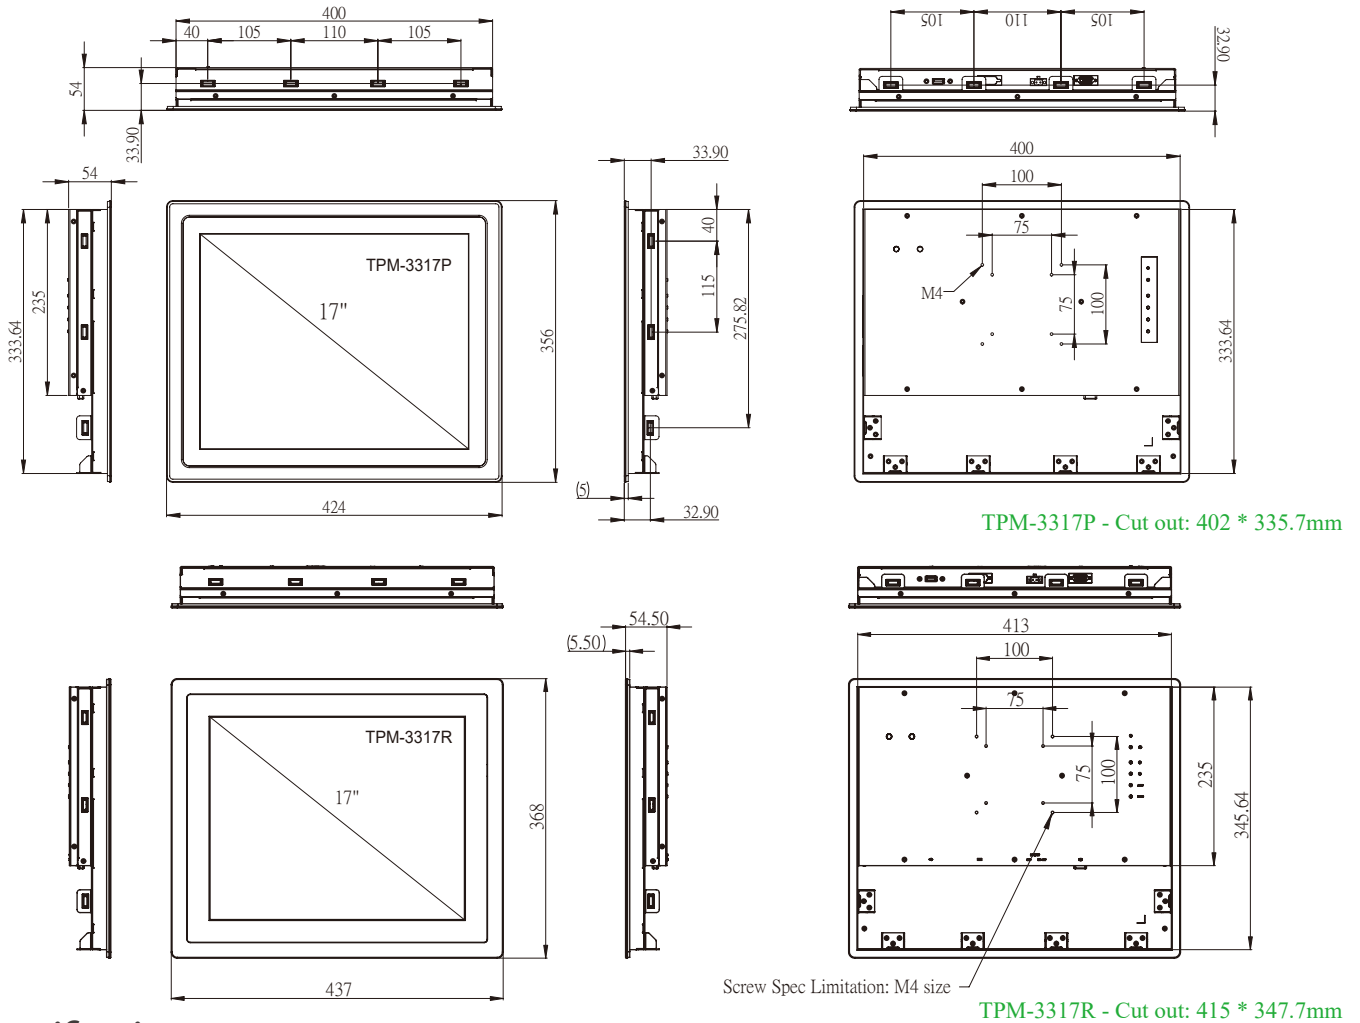

Applications

- CNC Machines
- Embedded HMI Display System
- Factory / Manufacturing Automation
- Vending / Ticketing Machines

→ Packing List

Description
1 x TPM-3317
1 x Driver CD
1 x USB Cable
1 x VGA Cable
1 x Power Adapter
14 x Panel Mounting Screws

→ Optional Items

Part No.	Description
ACS-100-STD	VESA Table Stand

→ Ordering Information

Part No.	Description
TPM-3317P-A1	17" 1280x 1024, IP65 Stainless Steel Flat Panel, Projected Capacitive Industrial Touch Monitor
TPM-3317R-A1	17" 1280x1024, IP65 Stainless Steel Flat Panel, 5 Wire Resistive Industrial Touch Monitor

→ Dimensions

→ Specifications

	Model	TPM-3317P	TPM-3317R
Display	Panel Size	17" LCD Panel	
	Resolution	1280 x 1024 (SXGA)	
	Viewing Angle	85 x 85 (H), 80 x 85 (V)	
	Brightness	350 (cd/m2)	
	Color Support	16.7 M	
	Contrast Ratio	1000:1	
	Response Time	30 (msec)	
Touchscreen	Type	Projected Capacitive	5-Wire Resistive
	Surface Hardness	7 Mohs	3 Mohs
	Durability	-	10 million touches
	Transparency	90% (±3%)	80% (±3%)
I/O Interface	Video Interface	1 VGA	
	Touch Interface	1 USB	
OSD Control	Function Key	5 Keys: Menu, Up, Down, Auto Adjust, Monitor Power on/off Menu Functions: Brightness, Contrast, Color Adjust, Color Temp, Auto Color, Language	
Power	Power Connector	2-pin Phoenix connector	
	Power Input	12-24 V DC power input, single power source	
	Power Consumption (Typical)	22 W	
Environment	Operating Temperature	-20~60° C (-4~140° F)	
	Storage Temperature	-30~70° C (-22~158° F)	
	Humidity	5~95% @ 40° C, Non-condensing	
	Vibration	5-500 Hz, 0.026 G ² /Hz, 2.16 Grms, X, Y, Z, 1 hour per axis	
General	Ingress Protection	IP65, stainless steel front cover	
	Dimensions (W x H x D)	424 x 356 x 54 mm (16.69" x 14.01" x 2.12")	437 x 368 x 54.50 mm (17.20" x 14.48" x 2.14")
	Weight	6.15 kg (13.6 lb)	
	Operating System	Windows 7/8.1/10, WES7, WE8S, Linux Fedora, Ubuntu	