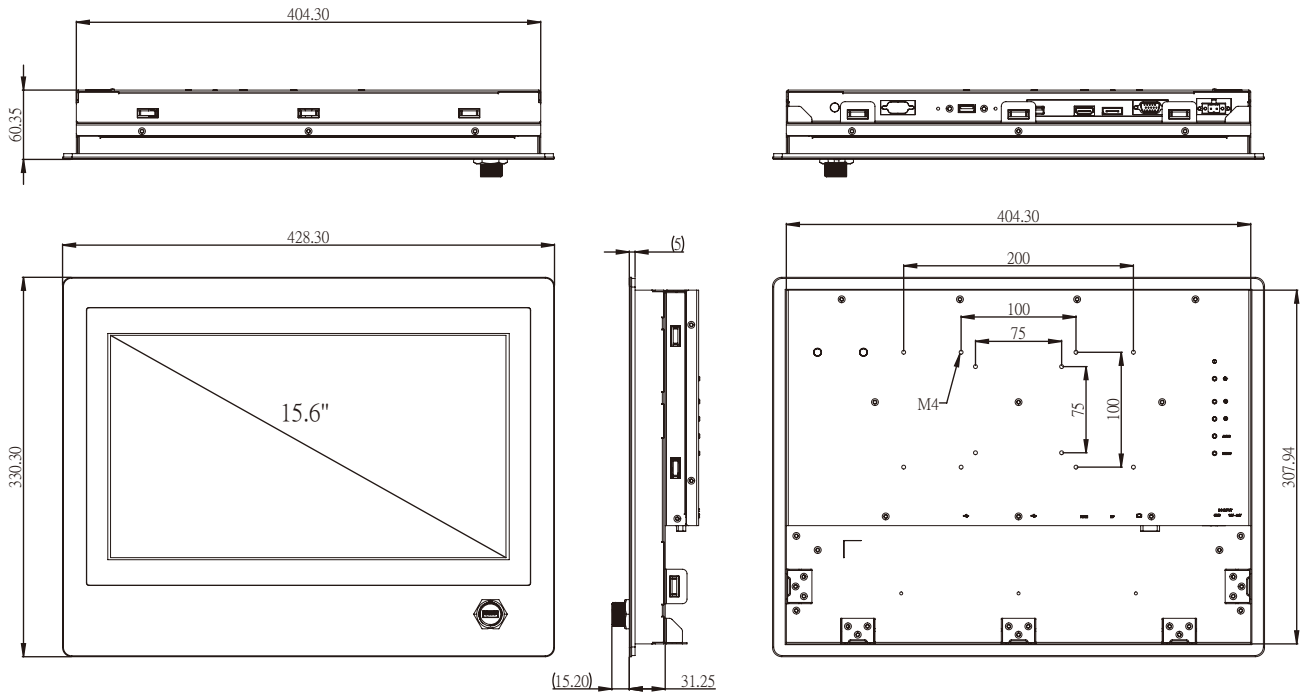

→ Packing List

Description
1 x TPM-3315PW
1 x Driver CD
1 x USB Cable
1 x VGA Cable
1 x Power Adapter
12 x Panel Mounting Screws

→ Optional Items

Part No.	Description
ACS-100-STD	LCD VESA Table Stand

→ Ordering Information

Part No.	Description
TPM-3315PW-A1	15.6" HD 1366 x 768, IP65 Stainless Flat Panel, Projected Capacitive Multi-touch Display

→ Dimensions

Cut out : 406.3 * 310mm

→ Specifications

Model		TPM-3315PW
Display	Panel Size	15.6" LCD Panel
	Resolution	1366 x 768 (HD)
	Viewing Angle	80 x 80 (H) x 80 x 80 (V)
	Brightness	300 (cd/m ²)
	Color Support	16.7 M
	Contrast Ratio	500 : 1
	Response Time	8 (msec)
Touchscreen	Type	Projected Capacitive
	Surface Hardness	7 Mohs
	Durability	-
	Transparency	90% (±3%)
I/O Interface	Input & Video Interface	Front IP65 USB input, 1 Display Port, 1 HDMI, 1 VGA
	Touch Interface	USB interface
OSD Control	Function Key	1 RS-232, DB-9 Connector Remote OSD control 5 Keys : Menu, Up, Down, Auto Adjust, Monitor Power on/off
Power	Power Connector	Phoenix Terminal Block, 2 pins
	Power Input	12-24 V DC power input, single power source
	Power Consumption (Typical)	10.1 W
Environment	Operating Temperature	-20~60°C (-4~140°F)
	Storage Temperature	-30~70°C (-22~158°F)
	Humidity	5~95% @ 40°C, Non-condensing
	Vibration	5-500Hz, 0.026 G ² /Hz, 2.16 Grms, X, Y, Z, 1 hour per axis
General	Ingress Protection	Stainless Steel, Front Cover IP65 Protection
	Dimensions (W x H x D)	428.3 x 330.3 x 60.35 mm (16.86" x 13.00" x 2.38")
	Weight	6.42 kg (14.16 lb)
	Operating System	Windows 7/8.1/10, WES7-E WES7-P, WE8S, Linux Fedora, Ubuntu